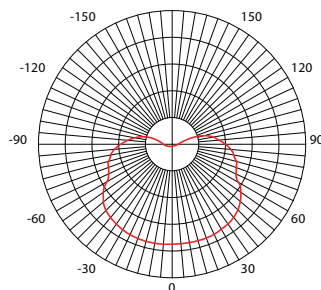

Application

Open decks, Deck rails

Material

Polycarbonate diffuser and end cap

Electrical

Flexible wiring, Heat resistance up to 105°C

Options

100V ~ 120V AC

Weight

3.3Kg

TECHNICAL SPECIFICATIONS IP 68

Ideal Replacement: 1 X 18W

BH Code	Type	Voltage	Power	CCT	Ambient Temp (Ta)	System Lumen
IGLATA4110A1	ATA-411	100V - 120V AC	1x12.5W	5000K	-20°C ~ +40°C	970lm
IGLATA4110	ATA-411	220V - 240V AC	1x12.5W	5000K	-20°C ~ +40°C	970lm