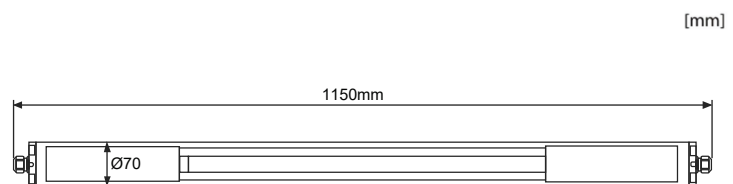

Application

Open decks, Deck rails

Material

Polycarbonate diffuser and end cap

Electrical

Flexible wiring, Heat resistance up to 105°C

Options

100V ~ 120V AC

Weight

3.3Kg

TECHNICAL SPECIFICATIONS IP 68

Ideal Replacement: 1 X 18W

BH Code	Type	Voltage	Power	CCT	Ambient Temp (Ta)	System Lumen
IGLATA4110A1	ATA-411	100V - 120V AC	1x12.5W	5000K	-20°C ~ +40°C	970lm
IGLATA4110	ATA-411	220V - 240V AC	1x12.5W	5000K	-20°C ~ +40°C	970lm