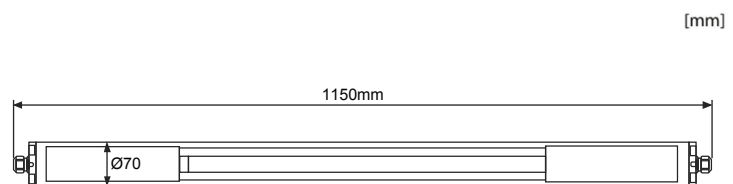

Application

Open decks, Deck rails

Material

Polycarbonate diffuser and end cap

Electrical

Flexible wiring, Heat resistance up to 105°C

Options

100V ~ 120V AC

Weight

3.3Kg

TECHNICAL SPECIFICATIONS IP 68

Ideal Replacement: 1 X 18W

BH Code	Type	Voltage	Power	CCT	Ambient Temp (Ta)	System Lumen
IGLATA4110A1	ATA-411	100V - 120V AC	1x12.5W	5000K	-20°C ~ +40°C	970lm
IGLATA4110	ATA-411	220V - 240V AC	1x12.5W	5000K	-20°C ~ +40°C	970lm